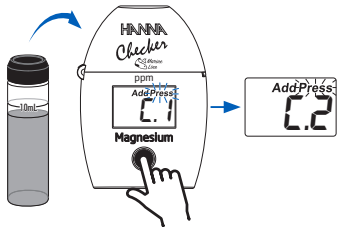

1**2****3****4**

5

6

HI783IND-0

7

(firmware v1.01 or higher)

QR783 07/22