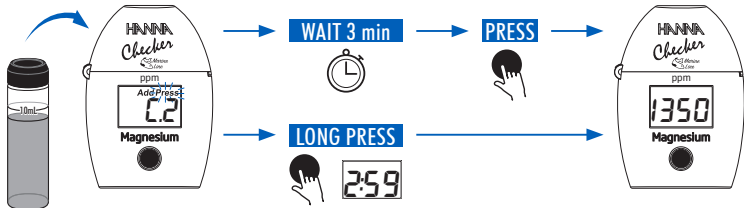

1**2****3****4**

5

6

HI783IND-0

7

(firmware v1.01 or higher)

QR783 07/22